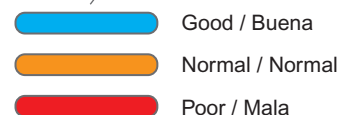

<https://www.airtecnics.com/wellis-air-disinfection-purifier>