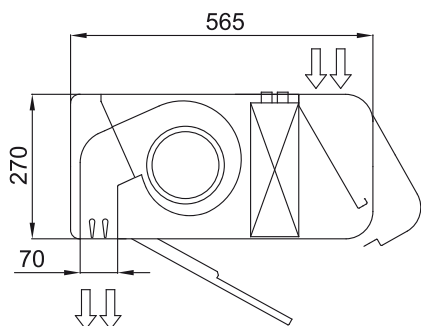

H?szivattyú - VRV

modell	(m³/h)	(m)
SMART ECM 1000 VRV8-DA	5/8" - 3/8"	
SMART ECM 1500 VRV12-DA	5/8" - 3/8"	
SMART ECM 2000 VRV16-DA	5/8" - 3/8"	
SMART ECM 2000 VRV19-DA	3/4" - 3/8"	
SMART ECM 2500 VRV21-DA	3/4" - 3/8"	
SMART ECM 2500 VRV24-DA	3/4" - 3/8"	
SMART ECM 3000 VRV26-DA	3/4" - 3/8"	
SMART ECM 3000 VRV30-DA	7/8" - 3/8"	
SMART ECG 1000 VRV10-DA	5/8" - 3/8"	
SMART ECG 1500 VRV13-DA	5/8" - 3/8"	
SMART ECG 1500 VRV15-DA	5/8" - 3/8"	
SMART ECG 2000 VRV20-DA	3/4" - 3/8"	
SMART ECG 2000 VRV24-DA	3/4" - 3/8"	
SMART ECG 2500 VRV25-DA	3/4" - 3/8"	
SMART ECG 2500 VRV29-DA	7/8" - 3/8"	
SMART ECG 3000 VRV29-DA	7/8" - 3/8"	
SMART ECG 3000 VRV34-DA	7/8" - 3/8"	

60Hz

H?szivattyú - DX 1:1

modell	(m³/h)	(m)
SMART ECM 1500 DX12-DA	5/8" - 3/8"	
SMART ECM 2000 DX16-DA	5/8" - 3/8"	
SMART ECM 2500 DX21-DA	3/4" - 3/8"	
SMART ECM 2500 DX24-DA	3/4" - 3/8"	
SMART ECM 3000 DX26-DA	3/4" - 3/8"	
SMART ECG 1000 DX10-DA	5/8" - 3/8"	
SMART ECG 1500 DX13-DA	5/8" - 3/8"	
SMART ECG 1500 DX15-DA	5/8" - 3/8"	
SMART ECG 2000 DX22-DA	3/4" - 3/8"	

H?szivattyú - DX 1:1

modell	(m ³ /h)	(m)
SMART ECG 2500 DX25-DA	3/4" - 3/8"	
SMART ECG 2500 DX29-DA	7/8" - 1/2"	
SMART ECG 3000 DX34-DA	7/8" - 1/2"	

H?szivattyú - VRV

modell	(m ³ /h)	(m)
SMART ECM 1000 VRV8-DA	5/8" - 3/8"	
SMART ECM 1500 VRV12-DA	5/8" - 3/8"	
SMART ECM 2000 VRV16-DA	5/8" - 3/8"	
SMART ECM 2000 VRV19-DA	3/4" - 3/8"	
SMART ECM 2500 VRV21-DA	3/4" - 3/8"	
SMART ECM 2500 VRV24-DA	3/4" - 3/8"	
SMART ECM 3000 VRV26-DA	3/4" - 3/8"	
SMART ECM 3000 VRV30-DA	7/8" - 3/8"	
SMART ECG 1000 VRV10-DA	5/8" - 3/8"	
SMART ECG 1500 VRV13-DA	5/8" - 3/8"	
SMART ECG 1500 VRV15-DA	5/8" - 3/8"	
SMART ECG 2000 VRV20-DA	3/4" - 3/8"	
SMART ECG 2000 VRV24-DA	3/4" - 3/8"	
SMART ECG 2500 VRV25-DA	3/4" - 3/8"	
SMART ECG 2500 VRV29-DA	7/8" - 3/8"	
SMART ECG 3000 VRV29-DA	7/8" - 3/8"	
SMART ECG 3000 VRV34-DA	7/8" - 3/8"	

Méreték

	L	A	B
Smart 1000	1034	920	-
Smart 1500	1534	1420	710
Smart 2000	2034	1920	960
Smart 2500	2534	2420	1210
Smart 3000	3034	2920	1460