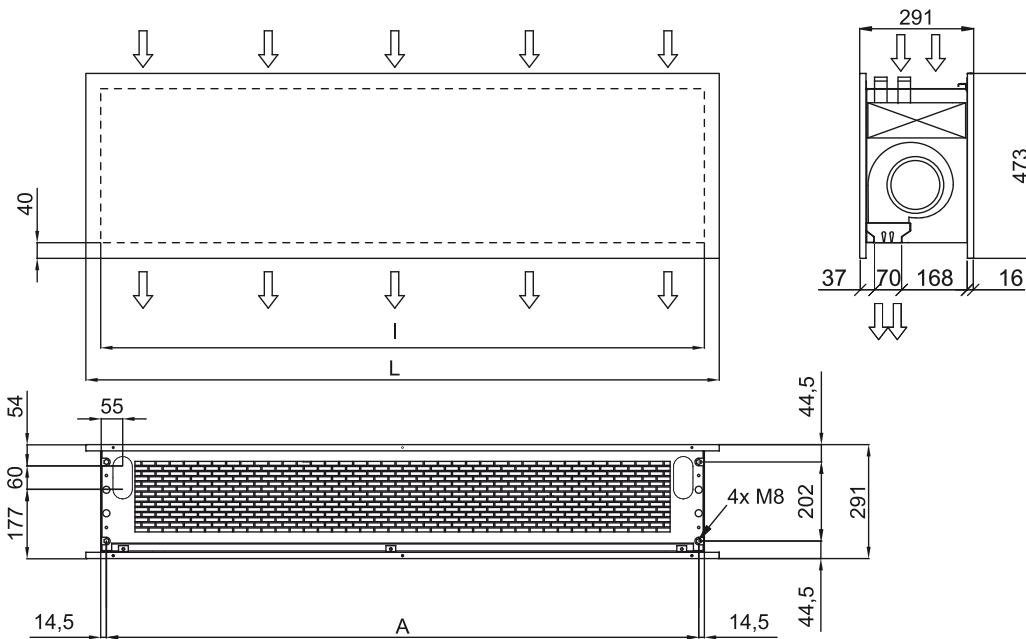

60Hz

H?szivattyú - DX 1:1

modell	(m³/h)	(m)
ZEN ECG 1000 DX10-DA	5/8" - 3/8"	
ZEN ECG 1500 DX13-DA	5/8" - 3/8"	
ZEN ECG 1500 DX15-DA	5/8" - 3/8"	
ZEN ECG 2000 DX22-DA	3/4" - 3/8"	
ZEN ECG 2500 DX25-DA	3/4" - 3/8"	
ZEN ECG 2500 DX29-DA	7/8" - 1/2"	

H?szivattyú - VRV

modell	(m³/h)	(m)
ZEN ECG 1000 VRV10-DA	5/8" - 3/8"	
ZEN ECG 1500 VRV13-DA	5/8" - 3/8"	
ZEN ECG 1500 VRV15-DA	5/8" - 3/8"	
ZEN ECG 2000 VRV20-DA	3/4" - 3/8"	
ZEN ECG 2000 VRV24-DA	3/4" - 3/8"	
ZEN ECG 2500 VRV25-DA	3/4" - 3/8"	
ZEN ECG 2500 VRV29-DA	7/8" - 3/8"	

M?retek

	L	I	A
Zen 1000	1220	1140	1115
Zen 1500	1620	1544	1515
Zen 2000	2120	2044	2015
Zen 2500	2620	2544	2515